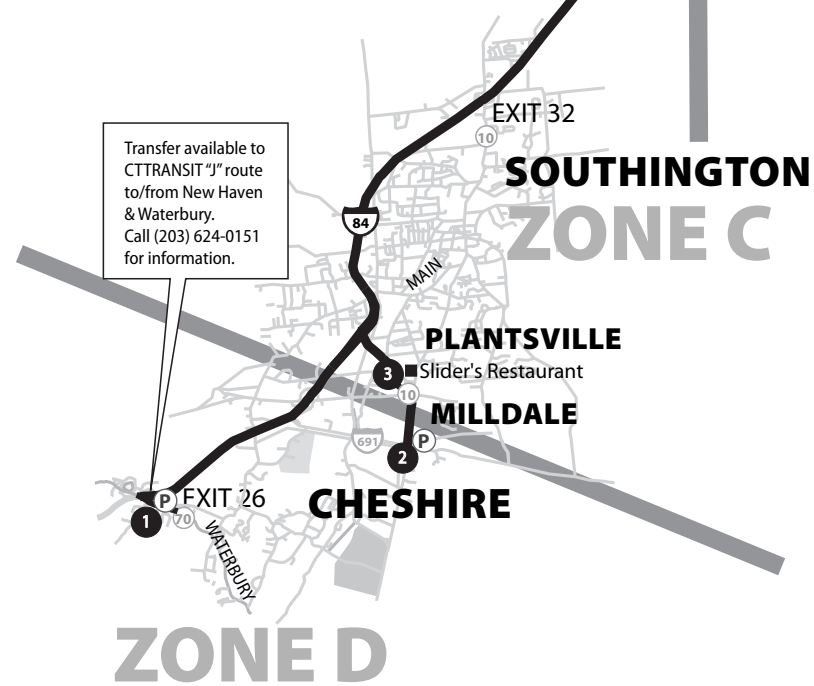

WHAT THE SYMBOLS ON THE MAP MEAN

- 1 Timepoints are places the bus is scheduled to reach at a specific time (listed on the schedule).
- P Park & Ride Lots offer free parking.

Transfer available to CTRANSIT "J" route to/from New Haven & Waterbury. Call (203) 624-0151 for information.

HARTFORD

Downtown Hartford See inset for bus stops

ZONE A

ZONE B

SOUTHINGTON
ZONE C

ZONE D

Effective January 1, 2012	
ZONES TRAVELED	ONE-WAY FARE
Between Zones A & B	No stops
Between Zones A & C	Zone 3 Express (\$3.05)
Between Zones A & D	Zone 4 Express (\$3.75)

Minimum one-way fare for travel within the same zone is Zone 2 Express, \$2.35.